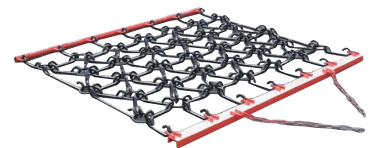

ATV Chain Harrow

LYNDON ENGINEERING & HARROWS

Box 270 Kirwee 7543, Canterbury, New Zealand

Phone: 0800 HARROWS Fax: (03) 347 8516

Email: info@lyndonharrows.co.nz

**All prices are subject to change.
please check current price list**

Your Local Agent: